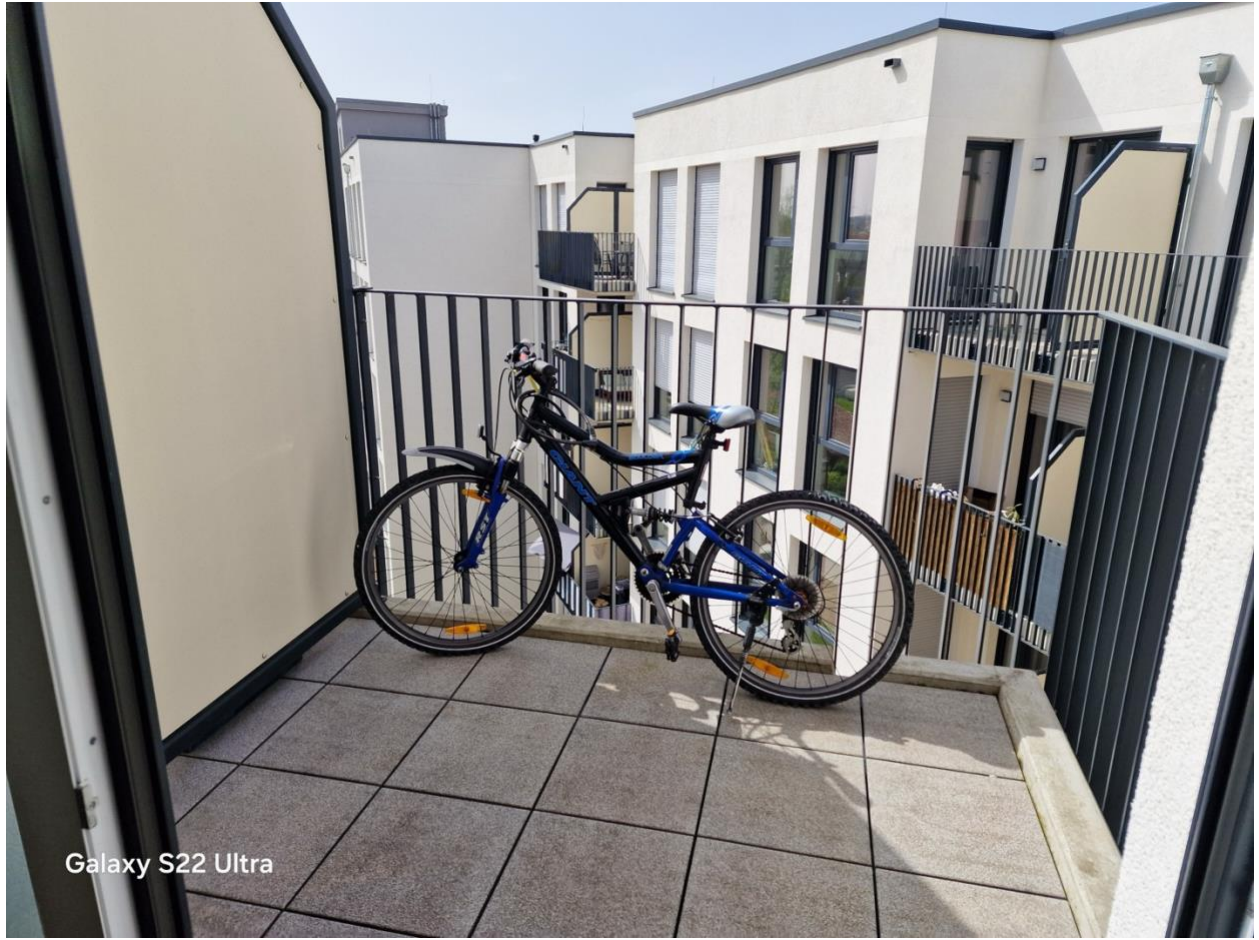

Galaxy S22 Ultra