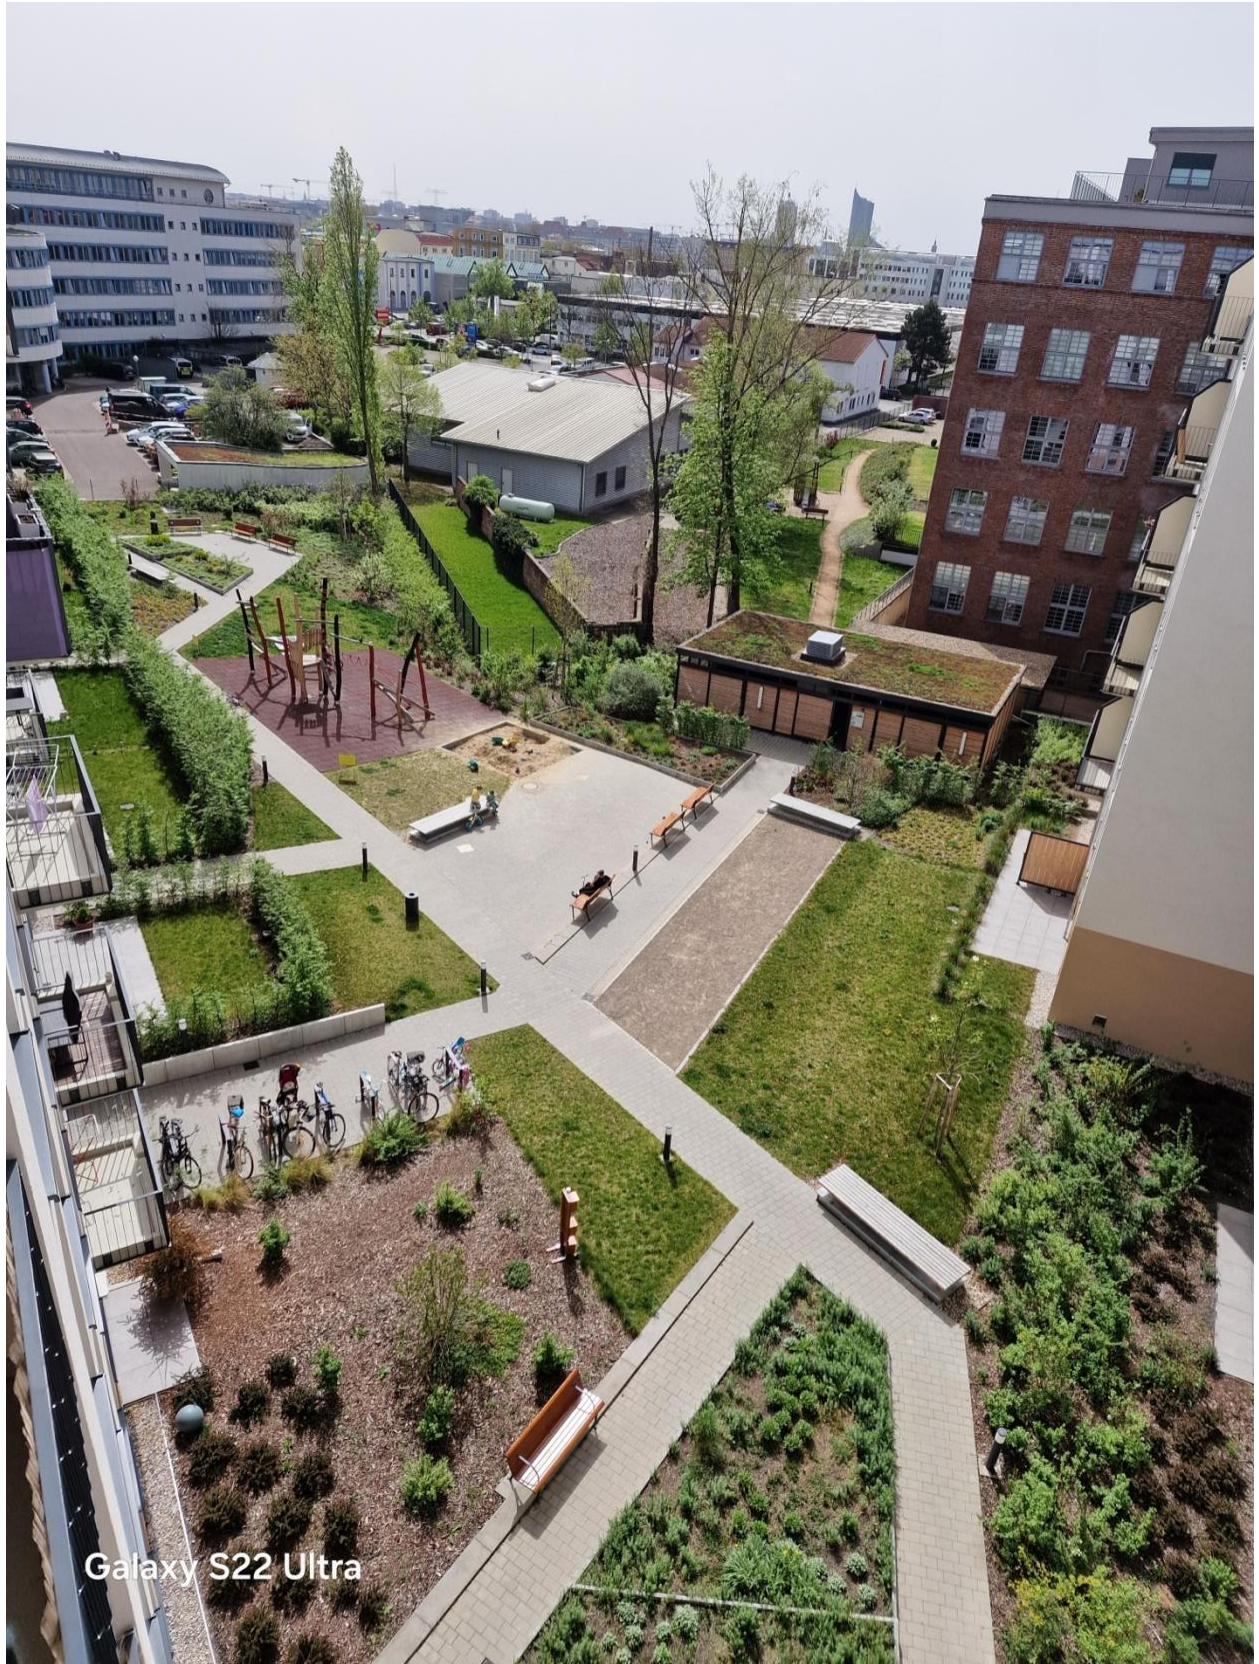

Galaxy S22 Ultra